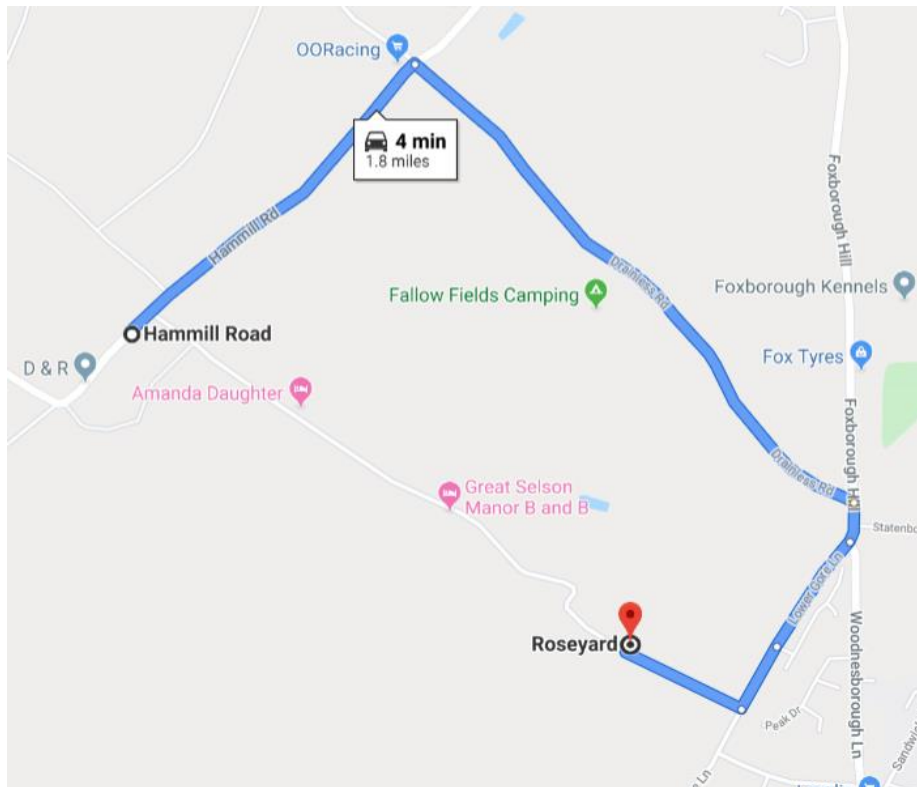

Our Location

Use this google pin to find us on a map - 7822+48 Eastry

If arriving from Hammill Road please avoid using Selson Lane from the West as access is restricted. Instead continue on to Drainless Road and access Selson Lane from the Gore Lane end. See below...